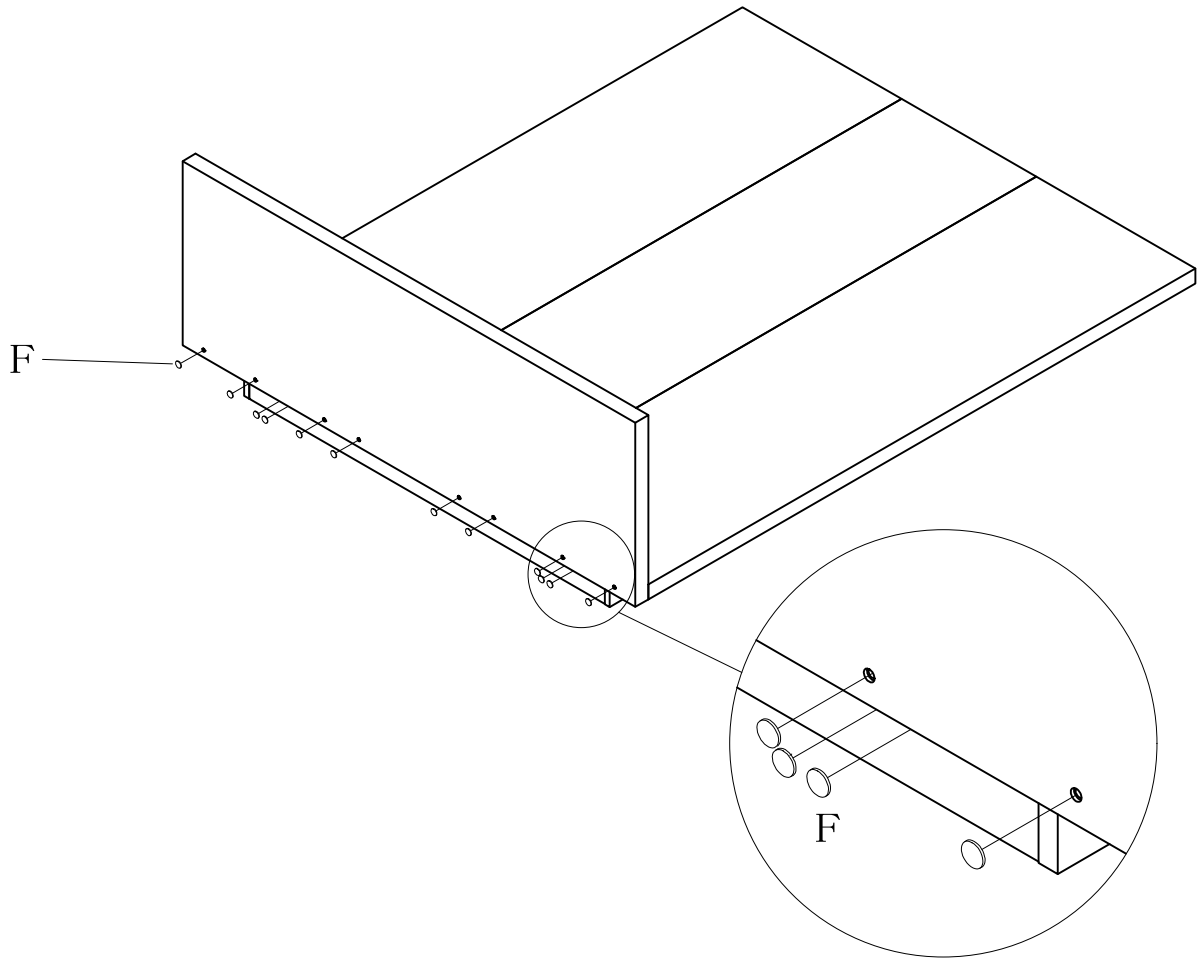

ASSEMBLY INSTRUCTION

YUKI King Size Headboard

G		Ø 7x78	8	PCS	H			1	PC
---	---	--------	---	-----	---	--	--	---	----

STEP 7 Installation steps of the connecting bed.

Gx8

STEP 8

Fx12

FINISH