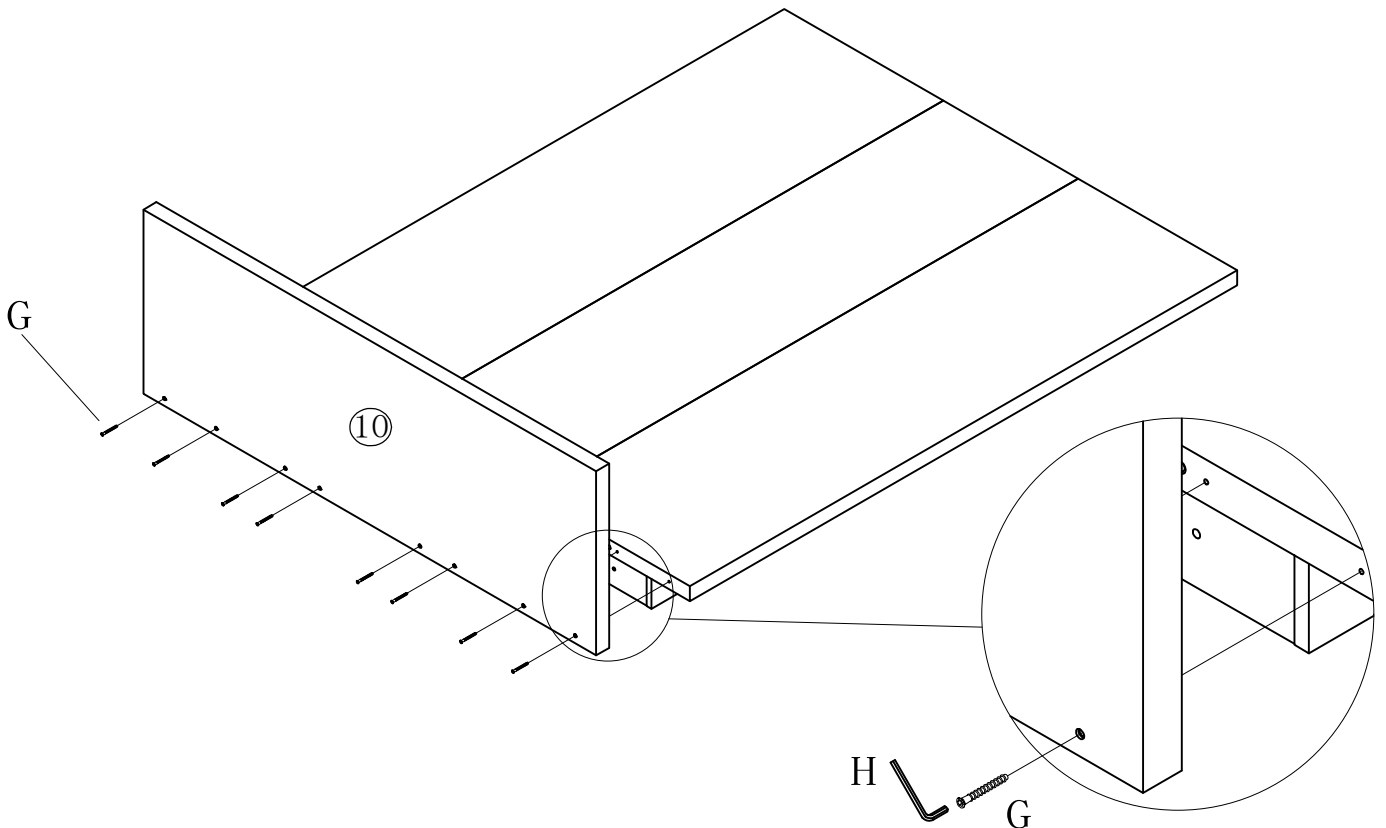

ASSEMBLY INSTRUCTION

YUKI King Size Headboard

G		Ø 7x78	8	PCS	H			1	PC
---	---	--------	---	-----	---	--	--	---	----

STEP 7 Installation steps of the connecting bed.

Gx8

STEP 8

Fx12

FINISH