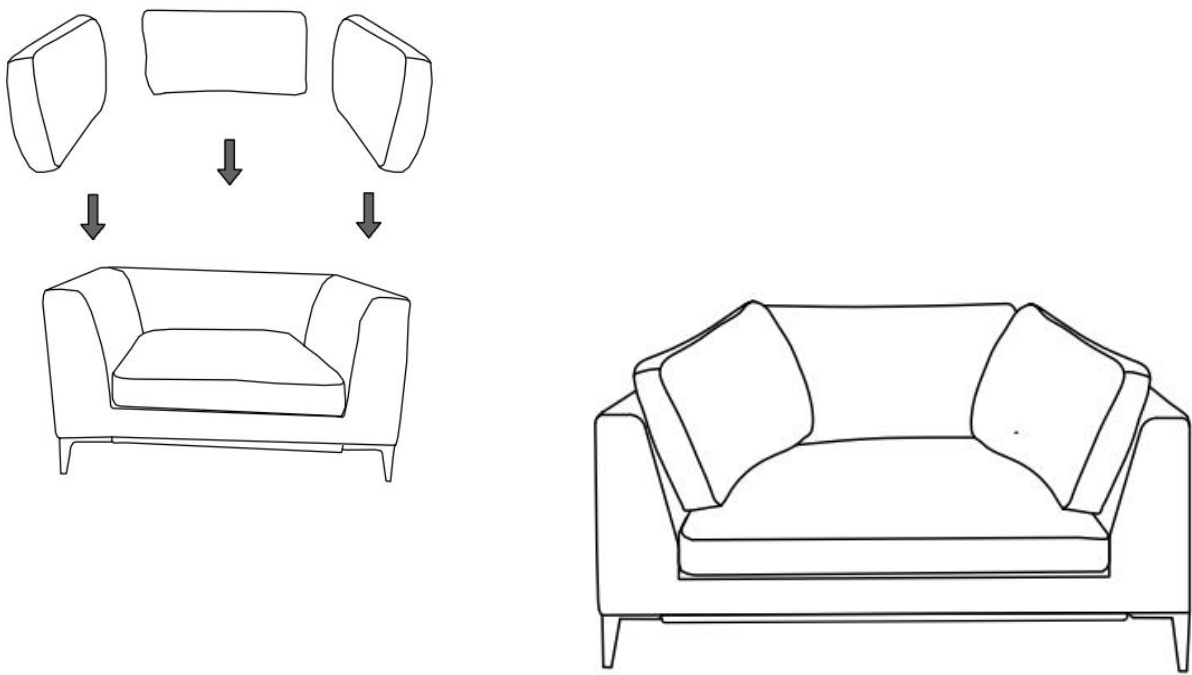

ifurniture

Better,Cheaper,Smarter!

ifurniture.ca
ifurniture.co.nz

SKU:267-223
AMELIE 1S SOFA

HARDWARE LIST

 4xA	 16xB	 1xC	 8xD
--	---	--	--

Step 1

Step 2

The furniture must be anchored to the wall to prevent it from tipping over. Improper installation or failure to use wall fasteners can prevent the item from functioning properly and may cause damage and/or severe injury.