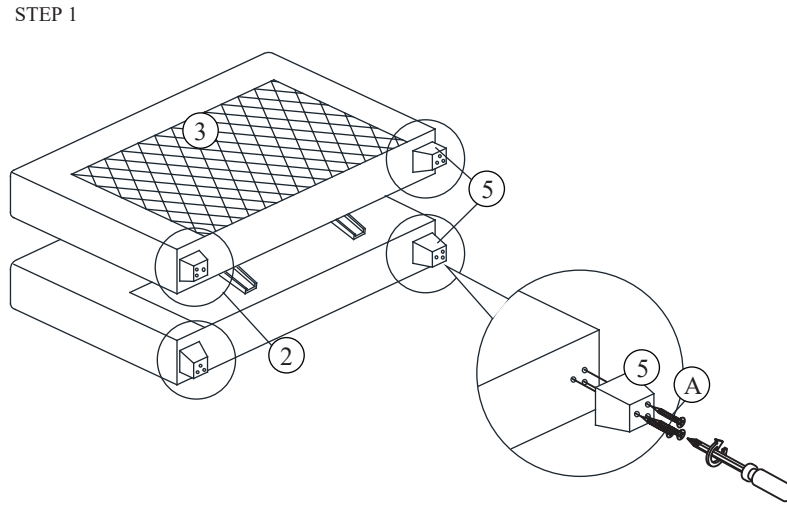

ASSEMBLY INSTRUCTION

ITEM : MADDY SLEEPER SOFA

NO.	PART LIST		QTY
1		LOVESEAT	1PC
2		SIDE PANEL (L)	1PC
3		SIDE PANEL (R)	1PC
4		BACK CUSHION	2PCS
5		LEG	4PCS
6		LEG	4PCS
7		PILLOW	2PCS
ITEM	HARDWARE		QTY
A		CSK SCREW M4 x 45mm	16PCS
B		WHEEL	4PCS
C		CSK SCREW M3.5 x 20mm	16PCS

Please do not tighten an the hardware until the entire assembly is completed.