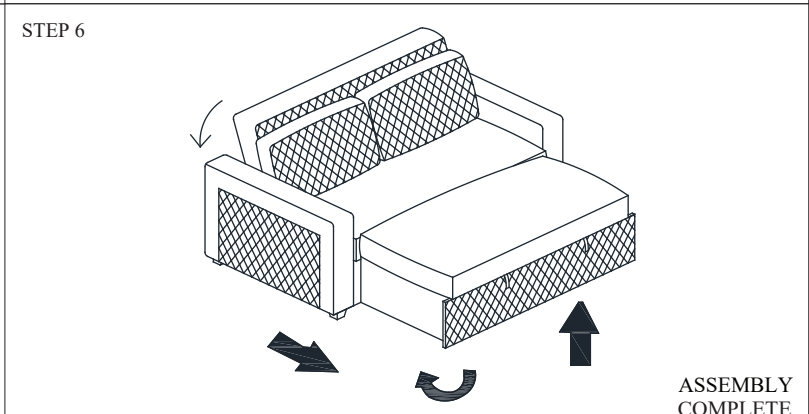

ASSEMBLY INSTRUCTION

ITEM : MADDY SLEEPER SOFA

NO.	PART LIST		QTY
1		LOVESEAT	1PC
2		SIDE PANEL (L)	1PC
3		SIDE PANEL (R)	1PC
4		BACK CUSHION	2PCS
5		LEG	4PCS
6		LEG	4PCS
7		PILLOW	2PCS
ITEM	HARDWARE		QTY
A		CSK SCREW M4 x 45mm	16PCS
B		WHEEL	4PCS
C		CSK SCREW M3.5 x 20mm	16PCS

Please do not tighten an the hardware until the entire assembly is completed.