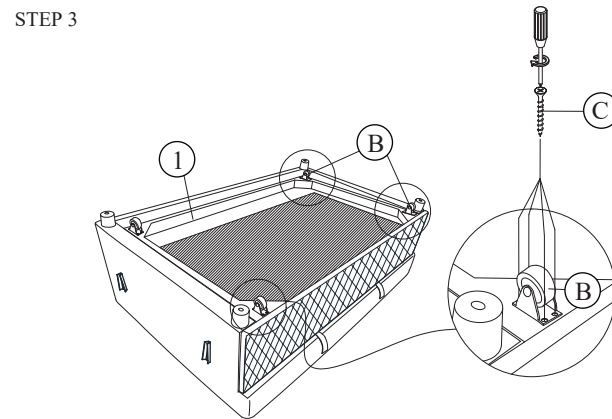

ASSEMBLY INSTRUCTION

ITEM : MADDY SLEEPER SOFA

NO.	PART LIST		QTY
1		LOVESEAT	1PC
2		SIDE PANEL (L)	1PC
3		SIDE PANEL (R)	1PC
4		BACK CUSHION	2PCS
5		LEG	4PCS
6		LEG	4PCS
7		PILLOW	2PCS
ITEM	HARDWARE		QTY
A		CSK SCREW M4 x 45mm	16PCS
B		WHEEL	4PCS
C		CSK SCREW M3.5 x 20mm	16PCS

Please do not tighten an the hardware until the entire assembly is completed.