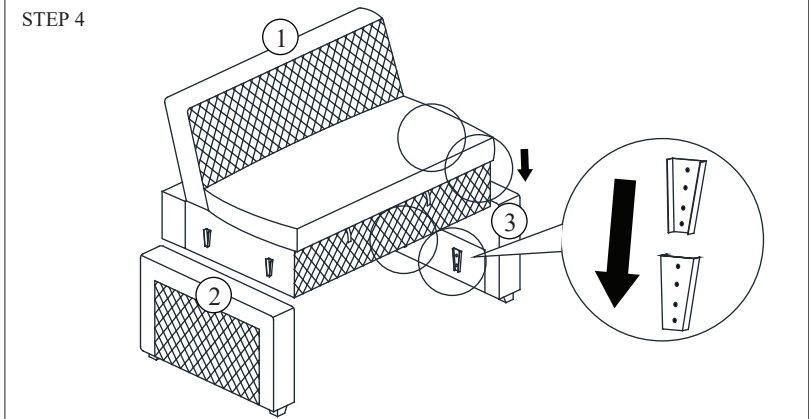

ASSEMBLY INSTRUCTION

ITEM : MADDY SLEEPER SOFA

NO.	PART LIST		QTY
1		LOVESEAT	1PC
2		SIDE PANEL (L)	1PC
3		SIDE PANEL (R)	1PC
4		BACK CUSHION	2PCS
5		LEG	4PCS
6		LEG	4PCS
7		PILLOW	2PCS
ITEM	HARDWARE		QTY
A		CSK SCREW M4 x 45mm	16PCS
B		WHEEL	4PCS
C		CSK SCREW M3.5 x 20mm	16PCS

Please do not tighten an the hardware until the entire assembly is completed.