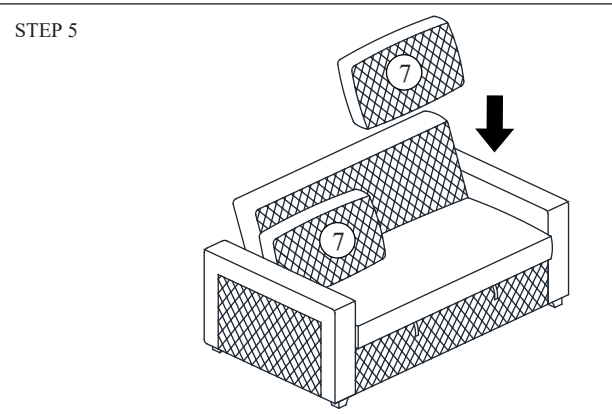

ASSEMBLY INSTRUCTION

ITEM : MADDY SLEEPER SOFA

NO.	PART LIST		QTY
1		LOVESEAT	1PC
2		SIDE PANEL (L)	1PC
3		SIDE PANEL (R)	1PC
4		BACK CUSHION	2PCS
5		LEG	4PCS
6		LEG	4PCS
7		PILLOW	2PCS
ITEM	HARDWARE		QTY
A		CSK SCREW M4 x 45mm	16PCS
B		WHEEL	4PCS
C		CSK SCREW M3.5 x 20mm	16PCS

Please do not tighten an the hardware until the entire assembly is completed.