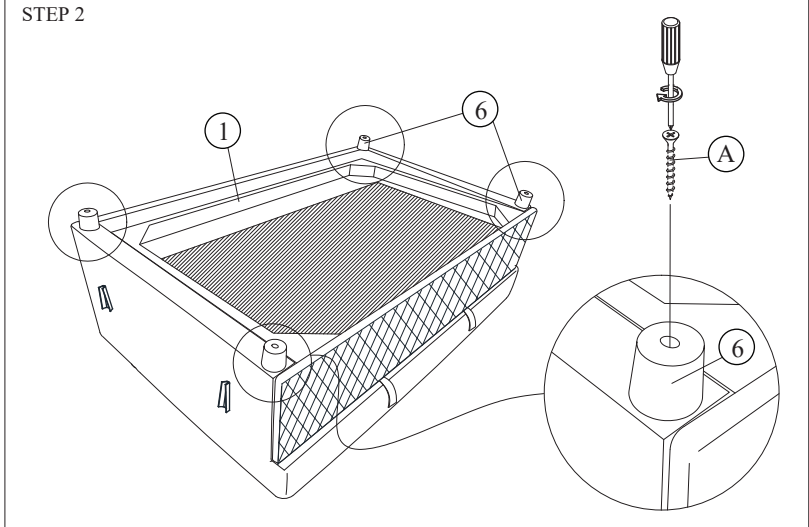

ASSEMBLY INSTRUCTION

ITEM : MADDY SLEEPER SOFA

NO.	PART LIST		QTY
1		LOVESEAT	1PC
2		SIDE PANEL (L)	1PC
3		SIDE PANEL (R)	1PC
4		BACK CUSHION	2PCS
5		LEG	4PCS
6		LEG	4PCS
7		PILLOW	2PCS
ITEM	HARDWARE		QTY
A		CSK SCREW M4 x 45mm	16PCS
B		WHEEL	4PCS
C		CSK SCREW M3.5 x 20mm	16PCS

Please do not tighten an the hardware until the entire assembly is completed.