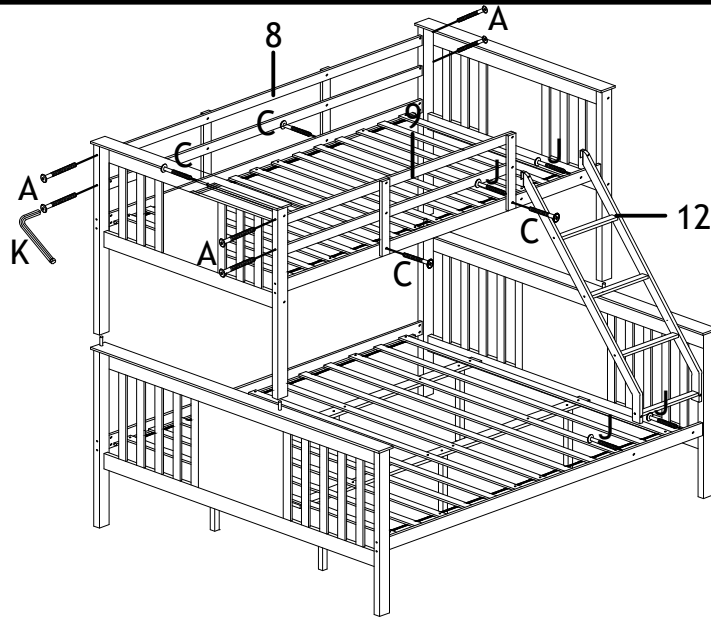

ASSEMBLY INSTRUCTION

MODEL : IFU - AF 7020 BUNK BED - Wooden Bed - 6 Support Legs

Before you begin, please follow Assembly Instruction carefully. Follow them step by step.

STEP 5

(A) M6 X 90MM JCBC SCREW - 6 PCS

(C) M6 X 30MM JCBC SCREW - 4 PCS

(J) M6 X 40MM JCBC SCREW - 4 PCS

(K) M4 ALLEN KEY (ball type) - 1 PC

PART LIST

FULL SETUP

HARDWARE LIST
