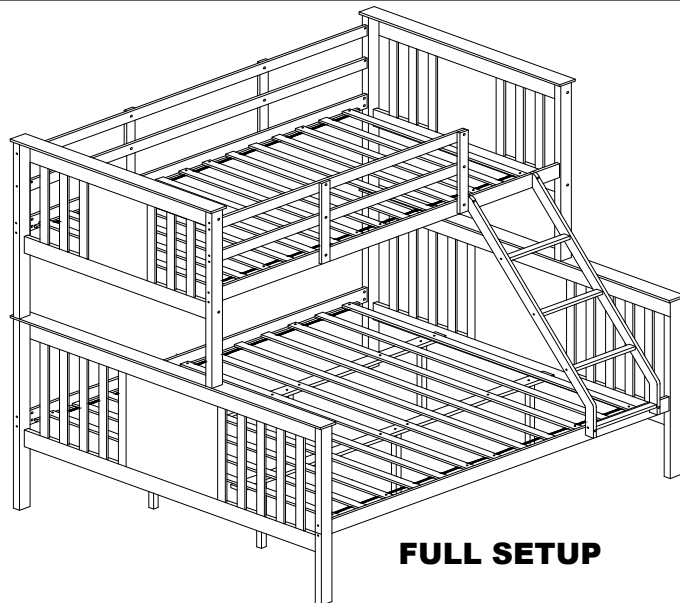

ASSEMBLY INSTRUCTION

MODEL : IFU - AF 7020 BUNK BED - Wooden Bed - 6 Support Legs

Before you begin, please follow Assembly Instruction carefully. Follow them step by step.

STEP 5

(A) M6 X 90MM JCBC SCREW - 6 PCS

(C) M6 X 30MM JCBC SCREW - 4 PCS

(J) M6 X 40MM JCBC SCREW - 4 PCS

(K) M4 ALLEN KEY (ball type) - 1 PC

PART LIST

FULL SETUP

HARDWARE LIST
